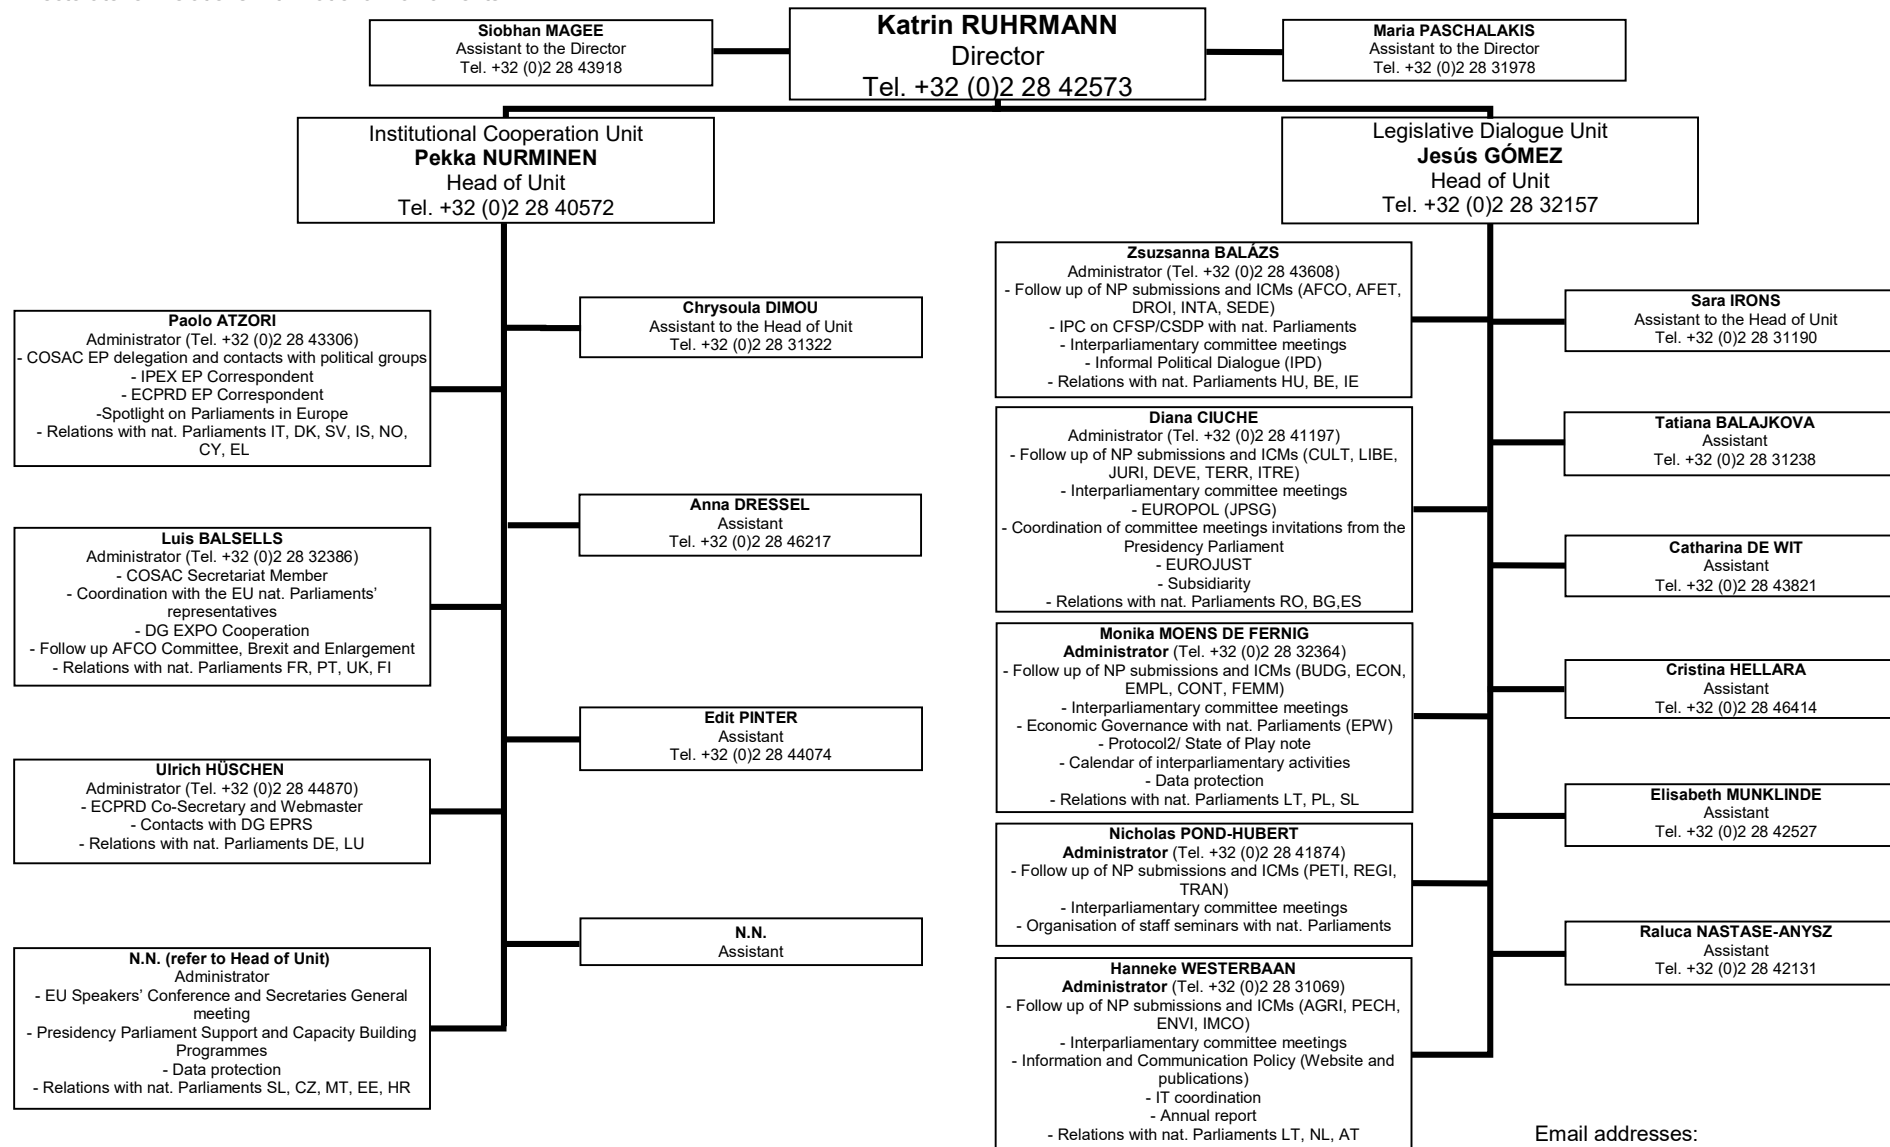

Directorate-General for the Presidency

Directorate for Relations with National Parliaments

Email addresses:
"firstname.lastname@ep.europa.eu "