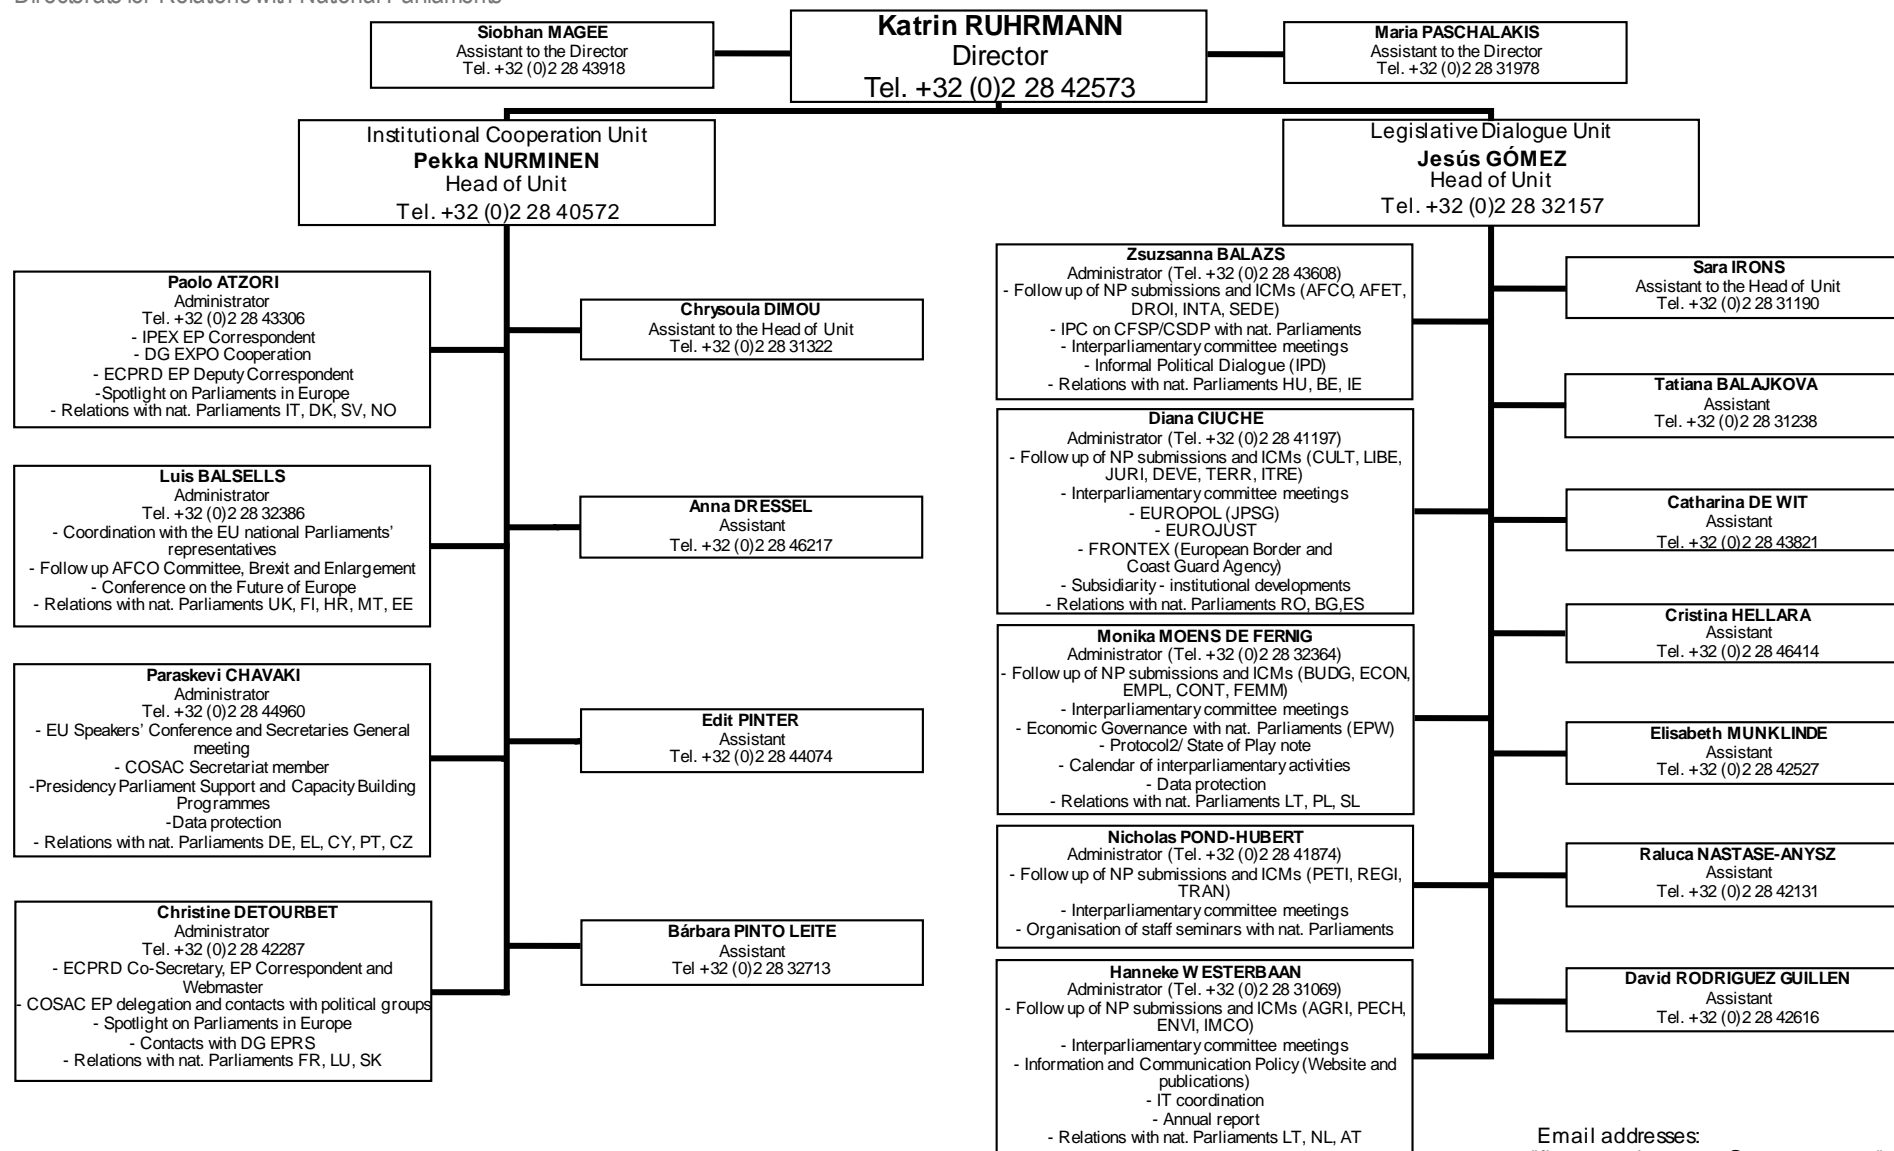

Directorate-General for the Presidency
Directorate for Relations with National Parliaments

Email addresses:
"firstname.lastname@ep.europa.eu"