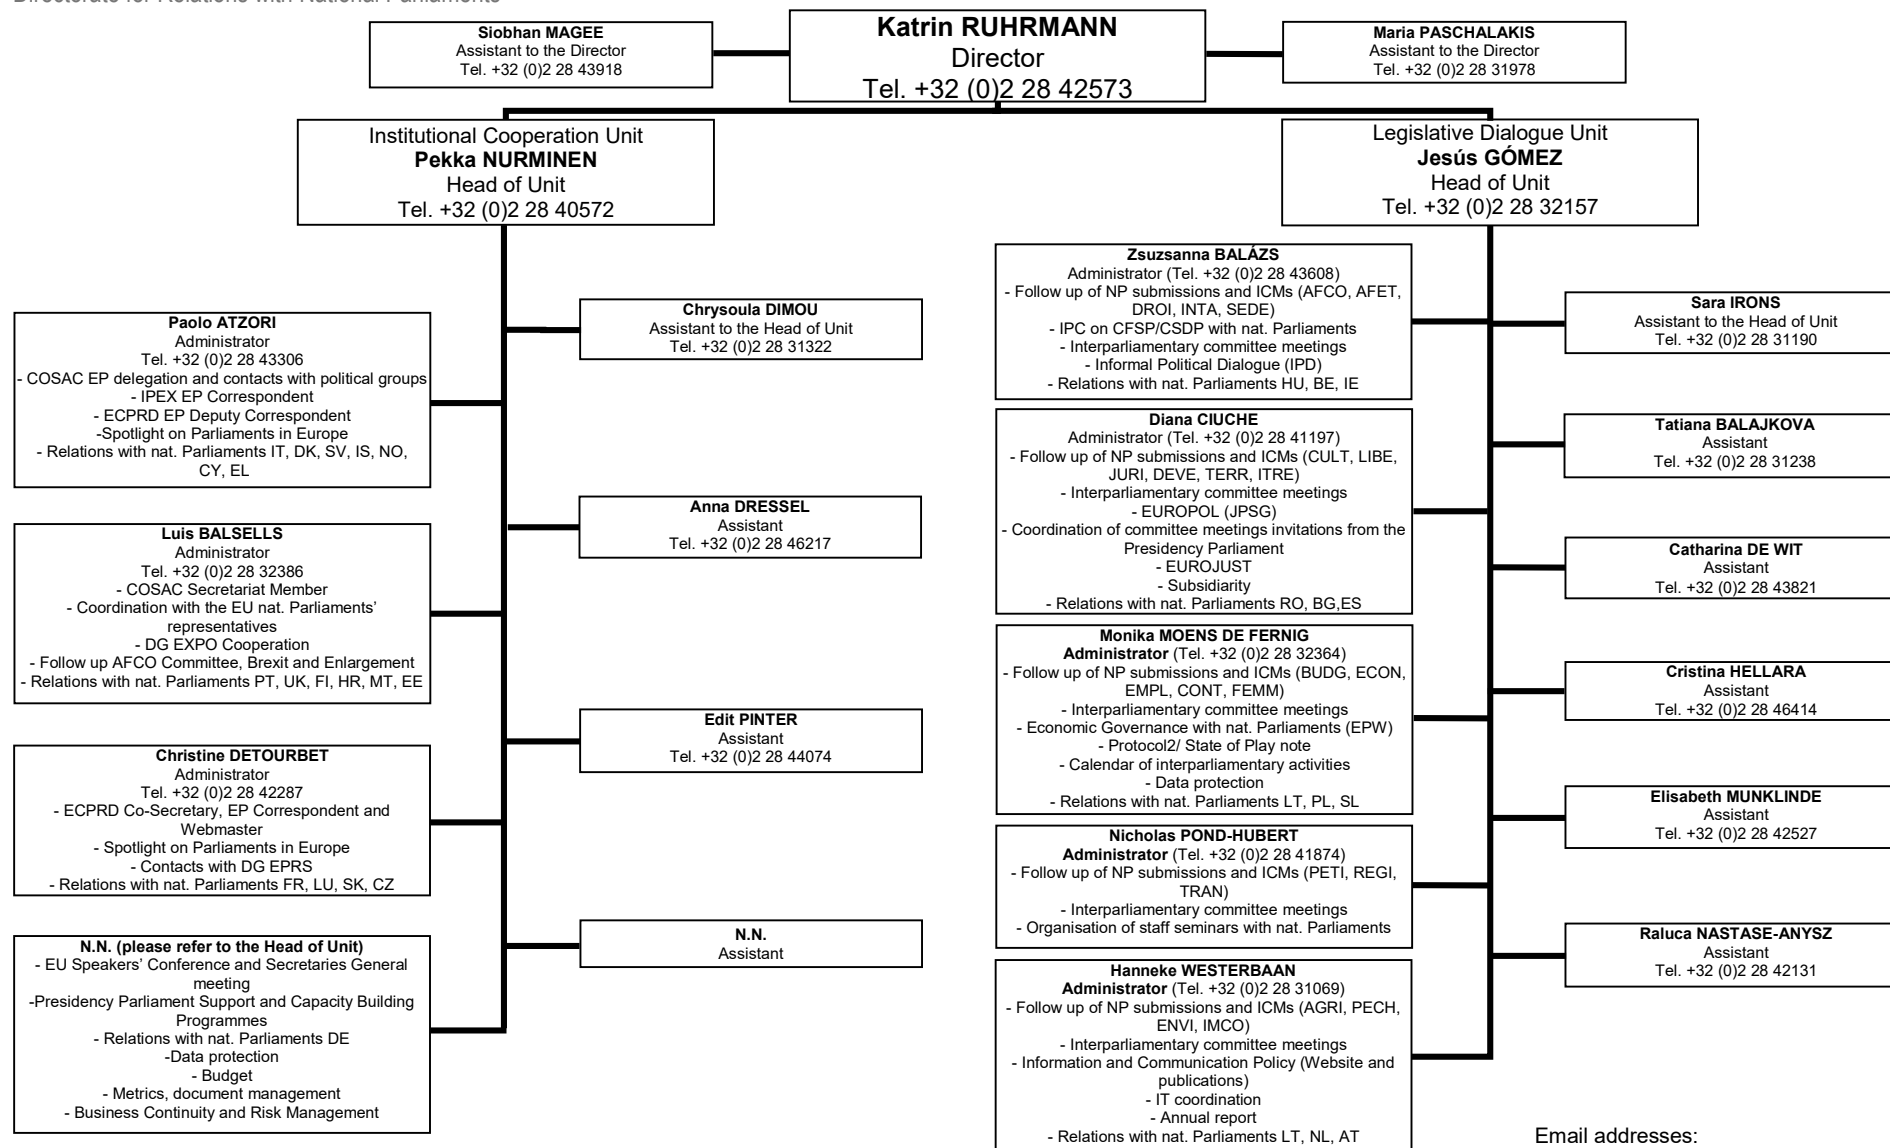

Directorate-General for the Presidency

Directorate for Relations with National Parliaments

Email addresses:
"firstname.lastname@ep.europa.eu "